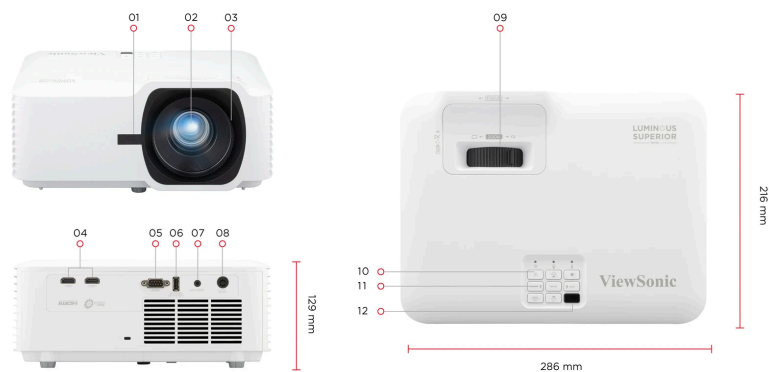

1. Front IR
2. Lens
3. Focus Ring
4. HDMI x2
5. RS232
6. USB-A (5V/1.5A, Service)
7. Audio Out

8. DC In
9. Zoom Ring
10. Top IR
11. Keypad
12. Power Button

SPECIFICATION

Native Resolution:	1280x800
Brightness:	5000 (ANSI Lumens)
Brightness (Center Lumens):	6000
Contrast Ratio:	3000000:1
Display Color:	1.07 Billion Colors
Light Source Type:	Laser Phosphor
Light Source Life (hours) with Normal Mode:	20000
Light Source Life (hours) with SuperEco Mode:	30000 (Eco)
Lens:	F=2.43-2.78, f=16.90-21.61mm
Projection Offset:	124%+/-10%
Throw Ratio:	1.18-1.54
Optical Zoom:	1.3X
Digital Zoom:	0.8x-2.0x
Image Size:	30"-300"
Throw Distance:	0.77-9.98m (100"@2.54m)
Keystone:	H:+/-30°, V:+/-30°
Audible Noise (Normal):	30dB
Audible Noise (Eco):	24dB
Input Lag:	49.5ms
Resolution Support:	VGA(640 x 480) to WUXGA RB(1920 x 1200) *RB-Reduced Blanking
HDTV Compatibility:	480i, 480p, 576i, 576p, 720p, 1080i, 1080p
Horizontal Frequency:	15K-102KHz
Vertical Scan Rate:	24-120Hz

OTHERS

Power Supply Voltage:	Power adaptor: Input: 100~240V Output: 19.5VDC / 11.79A
Power Consumption:	Normal: 210W Standby: <0.5W
Operating Temperature:	0~40°C
Carton:	Brown
Net Weight:	3.00kg
Gross Weight:	4.70kg
Dimensions (WxDxH) with Adjustment Foot:	286x216x129mm
Packing Dimensions:	400x280x155mm
OSD Language:	English, French, Spanish, Thai, Korean, German, Italian, Russian, Swedish, Dutch, Polish, Czech, T-Chinese, S-Chinese, Japanese, Turkish, Portuguese, Finnish, Indonesian, Arabic, Vietnamese, Hungarian, Norsk, total 23 languages
User Guide Language:	English, S-Chinese, T-Chinese, Indonesian, Finnish, French, German, Italian, Japanese, Korean, Polish, Portuguese, Russian, Spanish, Swedish, Turkish, Arabic, Czech, Thai, Vietnamese, total 20 languages