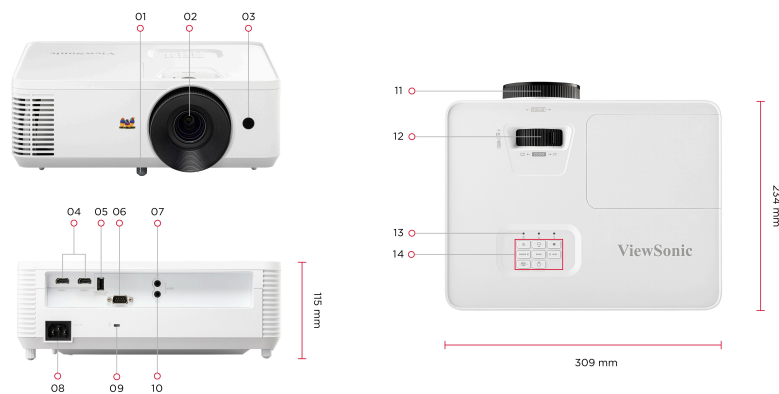

## คีย์ คุณสมบัติ

- 4,000 ANSI Lumens offering bright images in any environment
- 1080p Full HD resolution for captivating visuals
- Unveil hidden details with a high native contrast ratio achieved through the 0.65" DMD chip
- Up to 300" screen size to maximize fun at home
- Easy multimedia access via dual HDMI ports and USB-A power supply

## สินค้า รายละเอียด

The PX704HD is a 4,000 ANSI Lumens lamp projector ideal for home and business use. Featuring a 1080p FHD resolution and up to 300" ultra-large projection, it showcases clear and vivid visuals for home entertainment and presentations. With a high native contrast ratio achieved through its 0.65" DMD chip, this projector showcases captivating visuals even with low-light movie scenes. It offers two HDMI ports for easy multimedia connectivity. Designed for enhanced functionality, it includes a USB-A output to power HDMI wireless dongles, eliminating the need for extra adapters. Whether tilted up or down, the auto V keystone feature ensures automatic image correction, keeping perfectly-aligned visuals. Maintenance is hassle-free – simply use a laptop and USB cable for software updates.

## OTHERS

Power Supply Voltage:	100-240V+/- 10%, 50/60Hz (AC in)
Power Consumption:	Normal: 295W Standby: <0.5W
Operating Temperature:	0~40°C
Carton:	Brown
Net Weight:	2.70kg
Gross Weight:	3.80Kg
Dimensions (WxDxH) with Adjustment Foot:	309x234x115mm
Packing Dimensions:	400x337x168mm
OSD Language:	English, German, French, Swedish, Spanish, Portuguese, Polish, Dutch, T. Chinese, S.Chinese, Finnish, Korean, Russian, Hungarian, Czech, Arabic, Thai, Turkish, Vietnamese, Indonesian, Greek, Italian, Japanese, Total 23 languages
User Guide Language:	English, S-Chinese, T-Chinese, Indonesian, Finnish, French, German, Italian, Japanese, Korean, Polish, Portuguese, Russian, Spanish, Swedish, Turkish, Arabic, Czech, Thai, Vietnamese, Total 20 languages