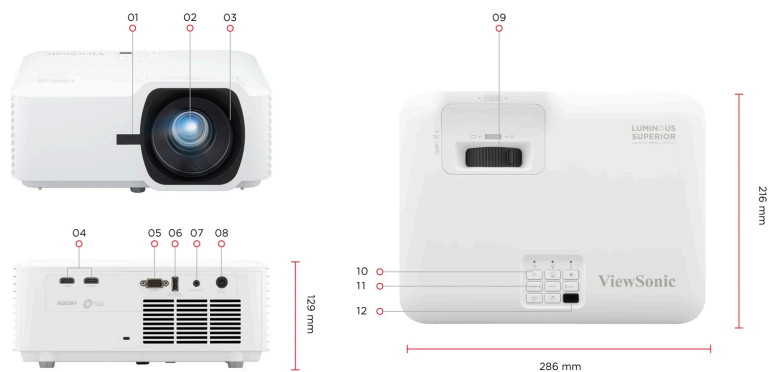

1. Front IR
2. Lens
3. Focus Ring
4. HDMI x2
5. RS232
6. USB-A (5V/1.5A, Service)
7. Audio Out

8. DC In
9. Zoom Ring
10. Top IR
11. Keypad
12. Power Button

SPECIFICATION

Native Resolution:	1920x1080
Brightness:	5000 (ANSI Lumens)
Brightness (Center Lumens):	5500
Contrast Ratio:	3000000:1
Display Color:	1.07 Billion Colors
Light Source Type:	Laser Phosphor
Light Source Life (hours) with Normal Mode:	20000
Light Source Life (hours) with SuperEco Mode:	30000 (Eco)
Lens:	F=2.43-2.78, f=16.90-21.61mm
Projection Offset:	132%+/-10%
Throw Ratio:	1.13-1.47
Optical Zoom:	1.3X
Digital Zoom:	0.8x-2.0x
Image Size:	30"-300"
Throw Distance:	0.75-9.76m (100"@2.50m)
Keystone:	H: +/-30° , V: +/-30°
Audible Noise (Normal):	30dB
Audible Noise (Eco):	24dB
Input Lag:	49.5ms
Resolution Support:	VGA(640 x 480) to WUXGA RB(1920 x 1200) *RB-Reduced Blanking
HDTV Compatibility:	480i, 480p, 576i, 576p, 720p, 1080i, 1080p
Horizontal Frequency:	15K-102KHz
Vertical Scan Rate:	24-120Hz

OTHERS

Power Supply Voltage:	Power adaptor: Input: 100~240V Output: 19.5VDC / 11.79A
Power Consumption:	Normal: 210W Standby: <0.5W
Operating Temperature:	0~40°C
Carton:	Brown
Net Weight:	3.00kg
Gross Weight:	4.70kg
Dimensions (WxDxH) with Adjustment Foot:	286x216x129mm
Packing Dimensions:	400x280x155mm
OSD Language:	English, French, Spanish, Thai, Korean, German, Italian, Russian, Swedish, Dutch, Polish, Czech, T-Chinese, S- Chinese, Japanese, Turkish, Portuguese, Finnish, Indonesian, Arabic, Vietnamese, Hungarian, Norsk, total 23 languages
User Guide Language:	English, S-Chinese, T-Chinese, Indonesian, Finnish, French, German, Italian, Japanese, Korean, Polish, Portuguese, Russian, Spanish, Swedish, Turkish, Arabic, Czech, Thai, Vietnamese, total 20 languages